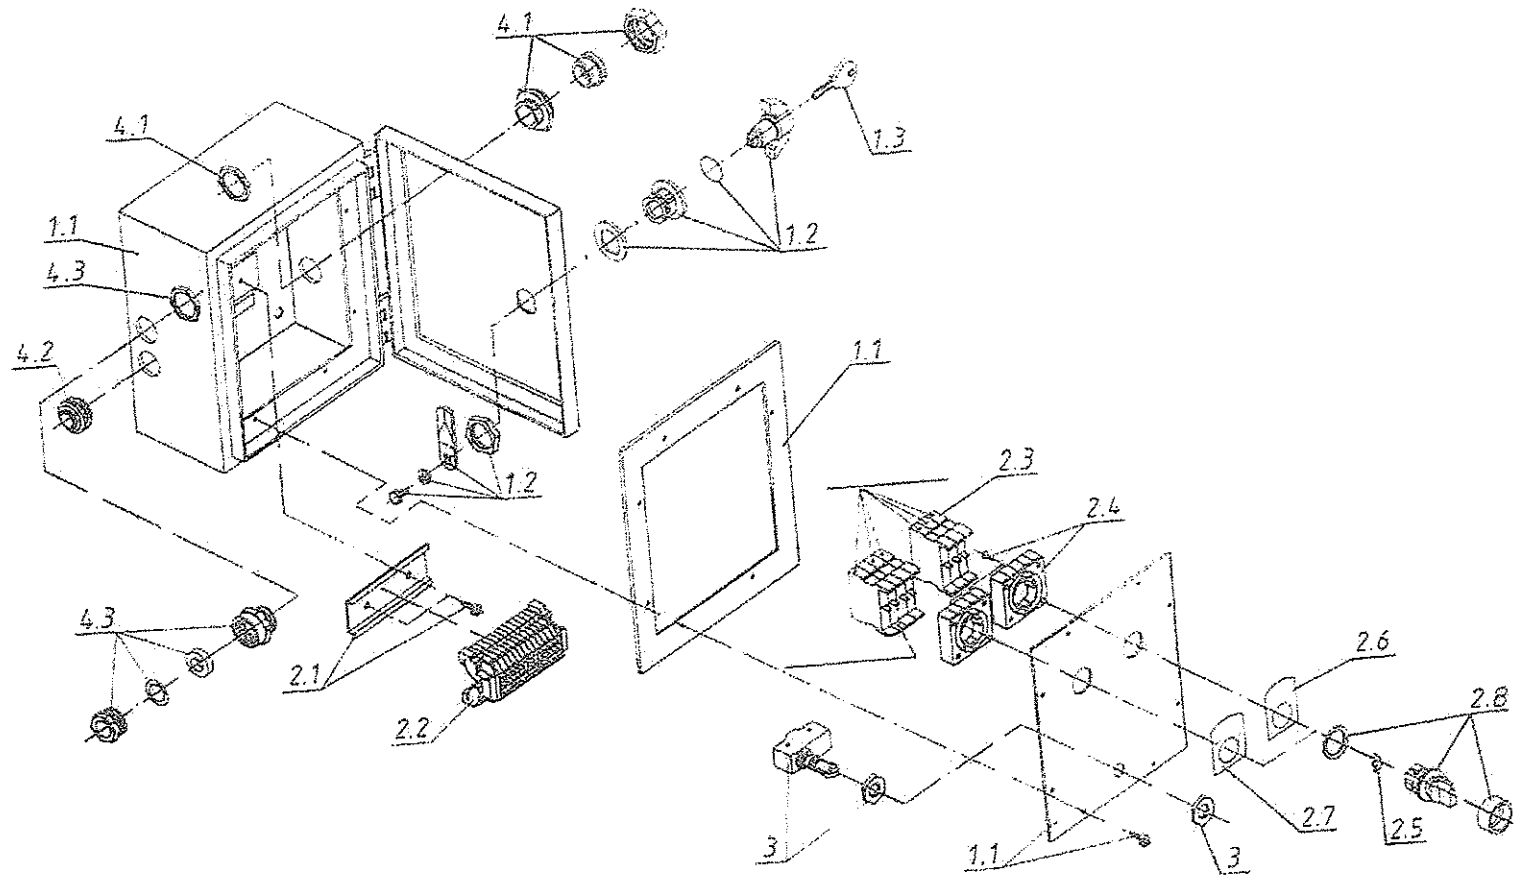

Master Control Box

Master Control Box

<i>Item #</i>	<i>Part #</i>	<i>Description</i>	<i>Quantity</i>
	11510008	Master Control Box Assy	1
1.1	11500000	Housing, Control Box	1
1.2	11500002	Twist Lock w/Key	1
1.3	11500051	Kew for Twist Lock	1
2.1	11500194	Holder, Contacts	1
2.2	11510083	Clamp	2
	11500306	End Pieces	2
	11500305	Jumper, Contact	5
	11500304	Cover, End Block	1
	11500290	Contacts	13
2.3	11500023	Contact, 3 & 4	6
	11500028	Contact, 7 & 8	1
2.4	11500021	Support, Twist Button	2
2.5	11500027	Cross, Twist Button	2
2.6	11500026	Label, Open - Close	1
2.7	11500025	Label, Up - Down	1
2.8	11500020	Twist Button	2
3	11500190	Off - On Switch	1
4.1	11500216	Seal, PG-16 (Steel)	1
	11500217	Nut, PG-16 (Steel)	1
4.2	11500138	Plug, Grommet	1
4.3	11500146	Seal, PG-16 (Plastic)	1
	11500147	Nut, PG-16 (Plastic)	1