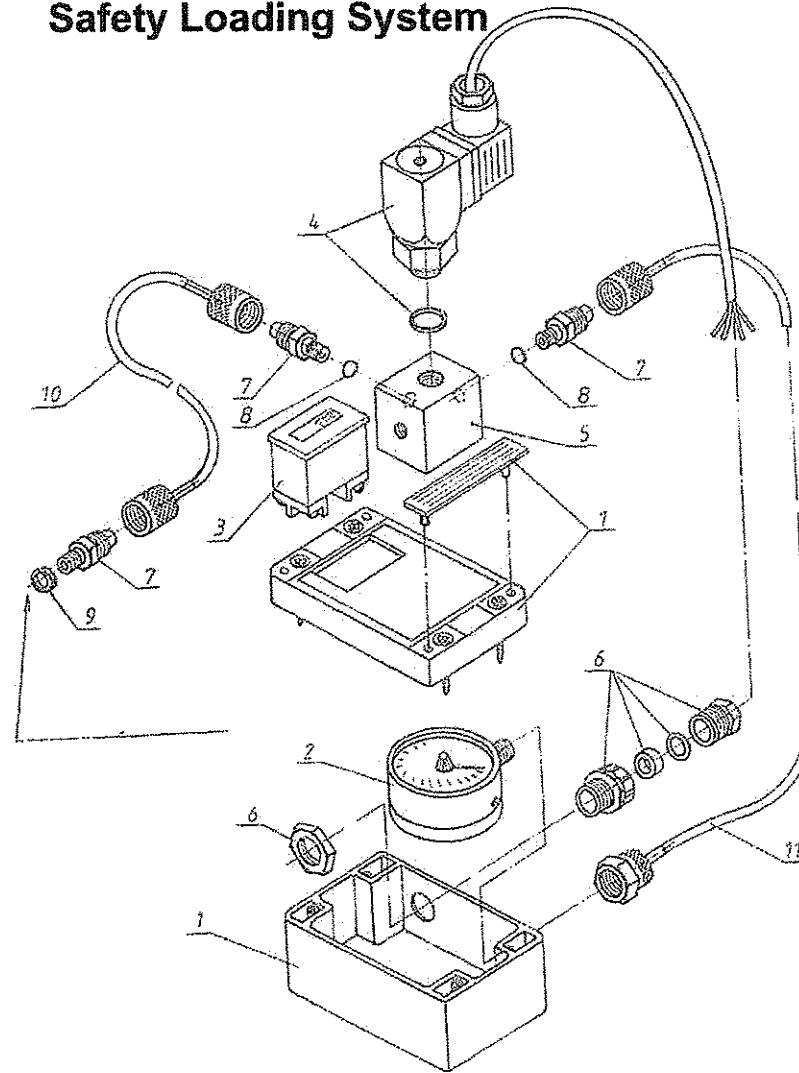

Safety Loading System

Safety Loading System

Item #	Part #	Description	Quantity
	11400062	Safety Loading System Assy	1
1	11500009	Housing, SLS	1
2	11400060	Pressure Gauge w/Memory	1
3	11400061	Counter, Overload	1
4	11400057	Pressure Switch	1
5	11400056	Adapter, Pressure Lines	1
6	11500144	Cable Seal PG-13,5	1
7	11400077	Adapter, Measuring	1
8	11600151	O-Ring	1
9	11600200	Copper Gasket	1
10	11700021	Mini-Tube Length = 60"	1
11	11700020	Mini-Tube Length = 12"	1