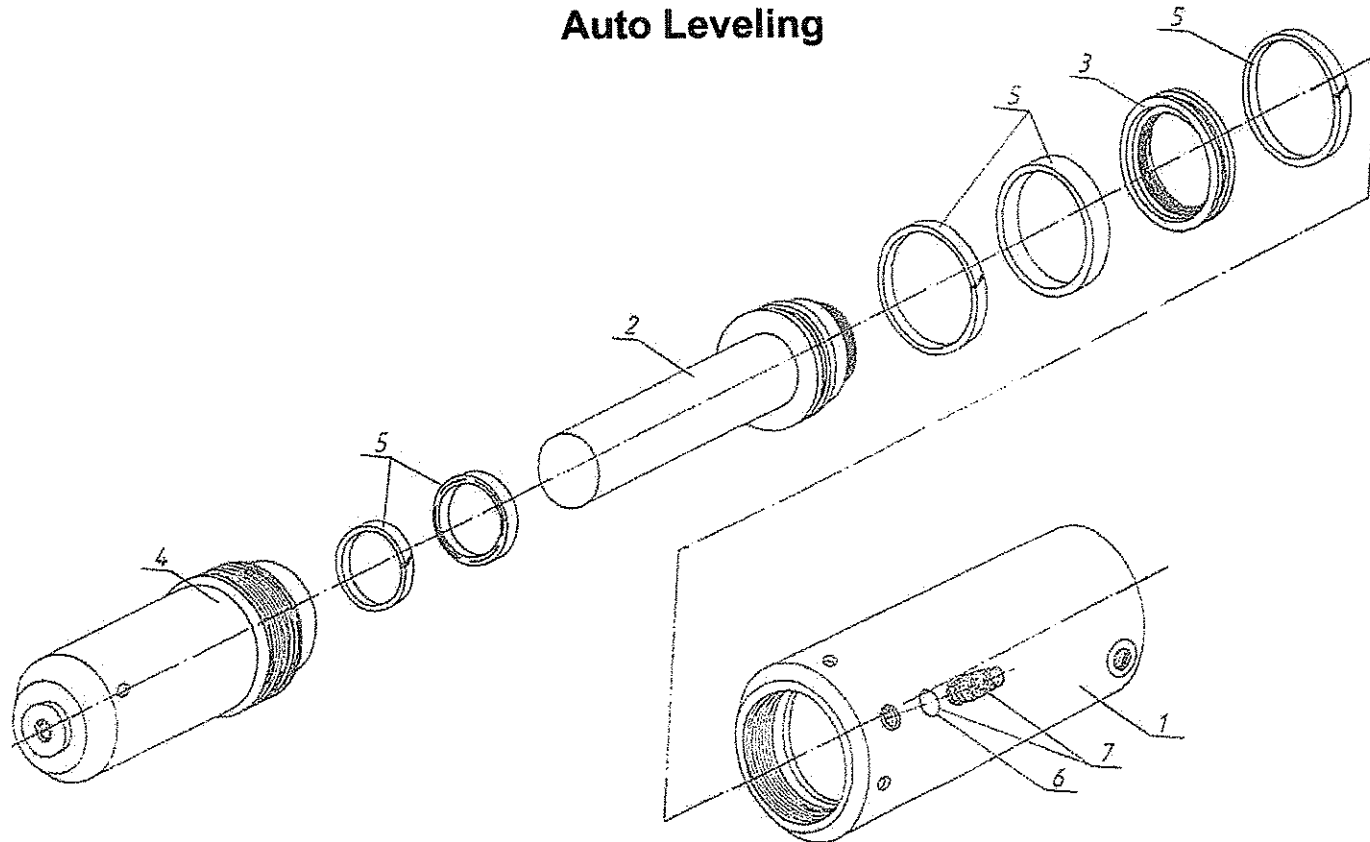

* Call factory w/platform size for pricing

Item #	Part #	Description	Quantity
1		* Platform	1
1.1	11500274	Flashing Light Assy	2
1.2	11500275	Bulb, Flashing Light	2
2.1	11500002	Switch, Foot Control Master	1
2.2	10500000	Switch, Foot Control, Lift	1
2.3	10500001	Switch, Foot Control, Down	1
3.1	11000180	Bolt, RollStop Lock	2
3.2	11000181	Lock, RollStop	2
4	11000103	Spring, RollStop	2
5	11000104	Kick, for Manual RollStop	2

Mounting Pins

Item #	Part #	Description	Quantity
	12000058	Mounting Pins, Complete Set	1
1	11800040	Cap Screw M6	20
2	11800120	Lock Washer M6	20
3	12000052	Locking Bracket	8

Auto Leveling

Item #	Part #	Description	Quantity
	12410001	Automatic Leveling Assy	1
1	12400004	Cylinder	1
2	12400005	Piston Rod	1
3	12400002	Segment Ring	1
4	12400006	Housing, Piston	1
5	11600110	Seal Kit	1
6	11600151	O-Ring	1
7	11400080	Air Filter w/O-Ring	1