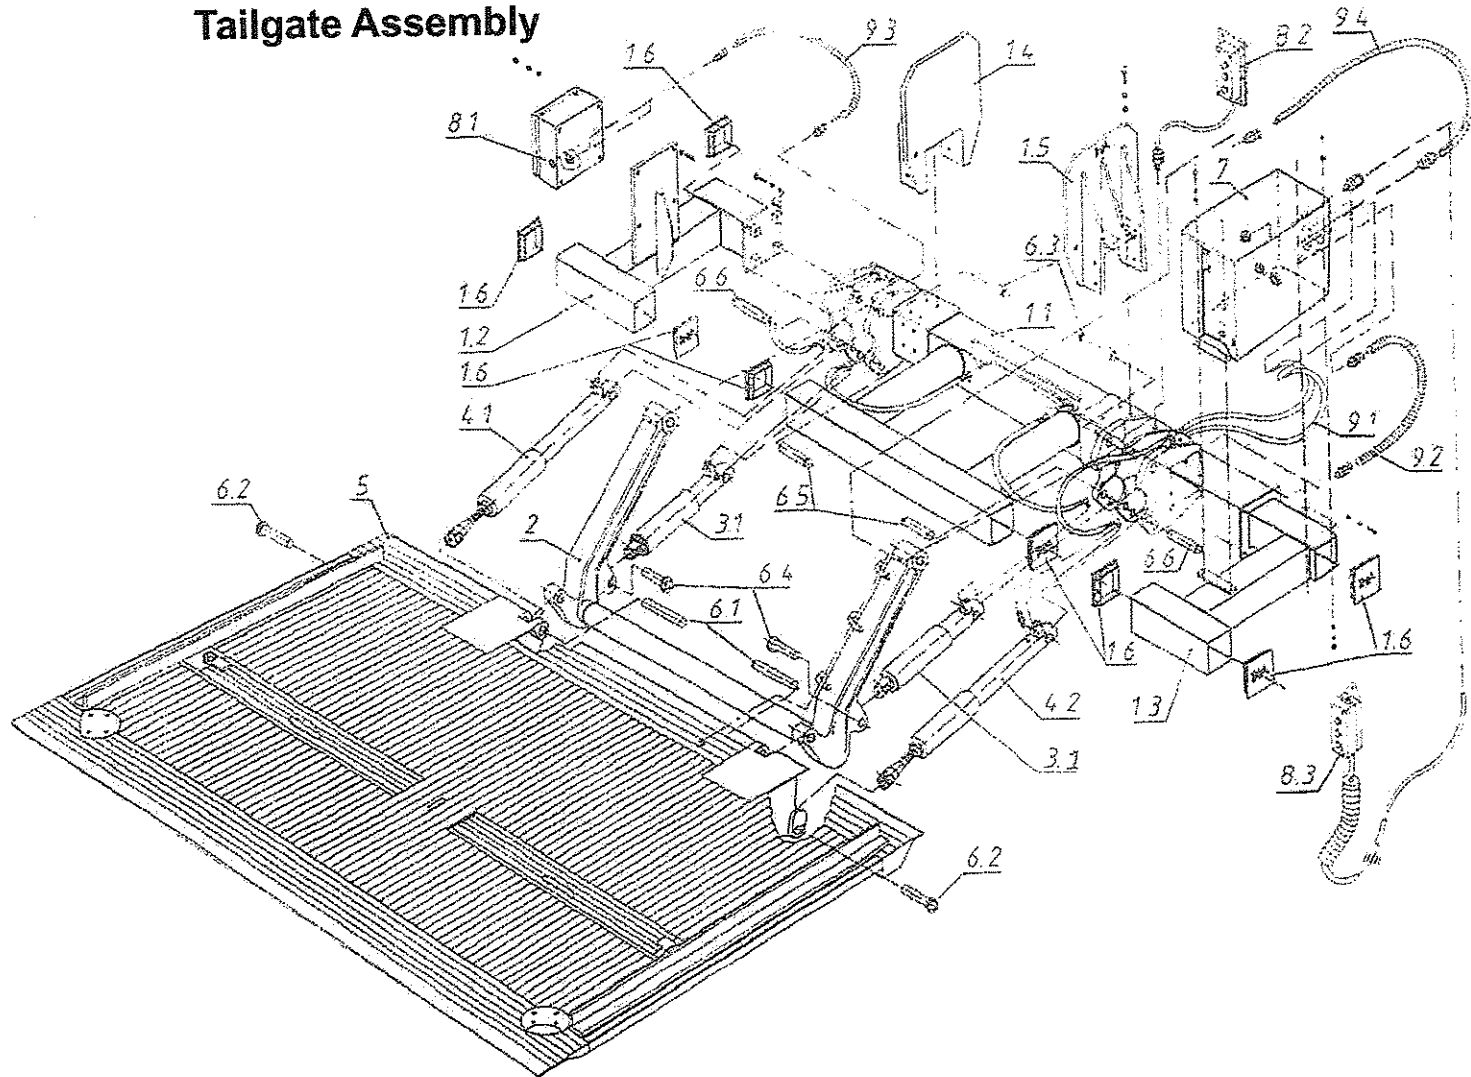

Tailgate Assembly

Item #	Part #	Description	Quantity
1.1	12110003	Main Frame Assembly	1
1.2	12900313	*** Bumper Bar, Left	1
1.3	12900312	*** Bumper Bar, Right	1
1.4	12100157	Mounting Bracket, Left	1
1.5	12100152	Mounting Bracket, Right	1
1.6	12000093	Plastic Cover, Bumper Bar	8
2	12110114	Lift Arm, Short	1
	12110115	Lift Arm, Middle	1
	12110116	Lift Arm, Long	1
3.1	12210021	Lift Cylinder, R/L 50mm	1
4.1	12210025	* Tilt Cylinder, L Short Arm	1
	12210027	* Tilt Cylinder, L Middle/Long Arm	1
4.2	12210024	* Tilt Cylinder, R Short Arm	1
	12210026	* Tilt Cylinder, R Middle/Long Arm	1
5		** Platform, Complete	1
6.1	12200017	Pin, Lift Arm Front	2
6.2	12200019	Pin, Tilt Cylinder Front	2
6.3	12200030	Pin, Lift Arm Rear	2
6.4	12200015	Pin, Lift Cylinder Front	2
6.5	12200031	Pin, Lift Cylinder Rear	2
6.6	12200032	Pin, Tilt Cylinder Rear	2
7	11410060	Power Pack 12 volt MHW-89-1	1
8.1	11510000	Master Control Box	1
8.2	11510035	3-Button Control Flush Mount	1
8.3	11510031	3-Button Hand Control w/Spiral Cable	1
9.1	12710022	Hydraulic Hose Assys „Complete“	1
9.2	11500176	Conduit, for Harness, Right	1
9.3	11500175	Conduit, for Harness, Left	1
9.4	11500174	Conduit for Power Pack	1

* Without Clevis, Valve & Fittings

** Call factory for pricing

*** Need AHT Serial Number

Main Frame

Item #	Part #	Description	Quantity
1	12110003	Main Frame Assembly	1
2	11800001	Heli-Coil M10	8
3	11800000	Heli-Coil M6	12
4	11800004	Heli-Coil M16	14
5	11800011	Plug, for extra holes	14
6	11000110	Rubber Sleeve 8/11	4
7	11000112	Rubber Sleeve 12/26	5