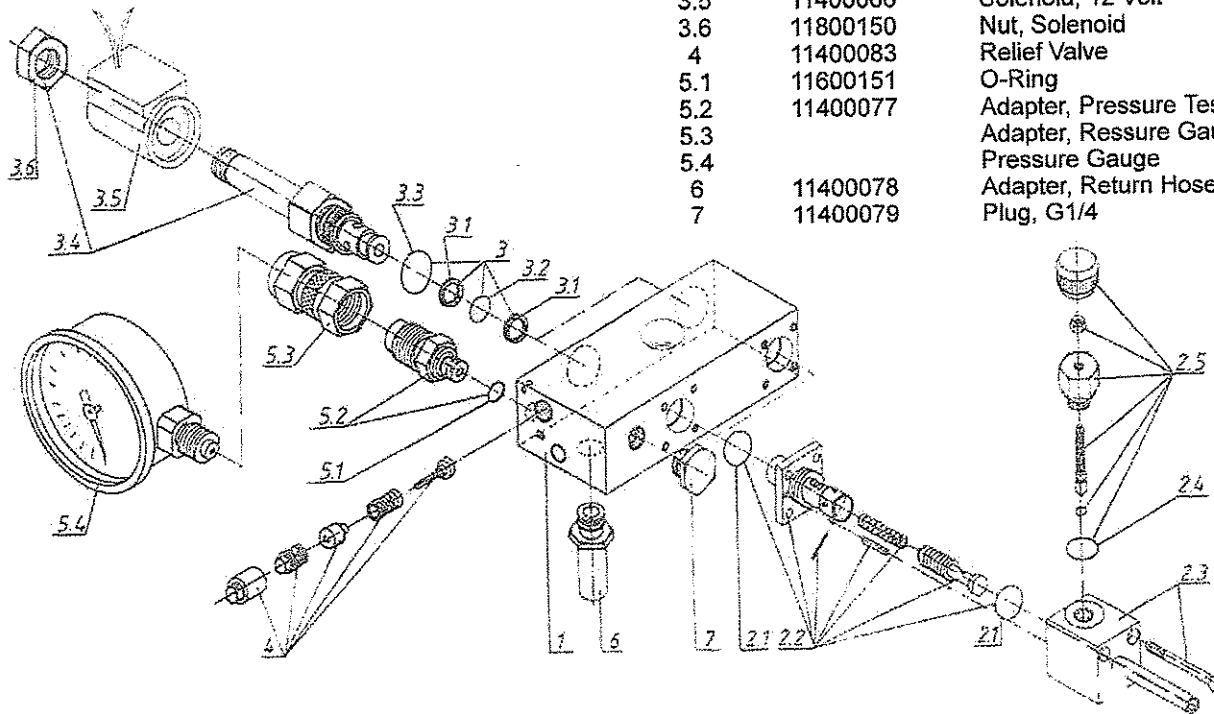

Valve Block 11

Item #	Part #	Description	Quantity
1	11410090	Valve Block VB-11	1
2	11400074	Flow Control Valve Assy	2
2.1	11600154	O-Ring	4
2.2	11400075	Guide, Piston w/O-Rings	2
2.3	11400081	Housing, with screws	2
2.4	11600153	O-Ring	2
2.5	11400076	Flow Control Valve	2
3	11600121	Seal Kit MHW-C-30	1
3.1	11600270	Thrust Ring MHW-C-30	4
3.2	11600152	O-Ring	2
3.3	11600157	O-Ring	2
3.4	11400063	Cartridge-Valve MHW-C-30	2
3.5	11400066	Solenoid, 12 Volt	2
3.6	11800150	Nut, Solenoid	2
4	11400083	Relief Valve	1
5.1	11600151	O-Ring	1
5.2	11400077	Adapter, Pressure Test	1
5.3		Adapter, Pressure Gauge	1
5.4		Pressure Gauge	1
6	11400078	Adapter, Return Hose	1
7	11400079	Plug, G1/4	1