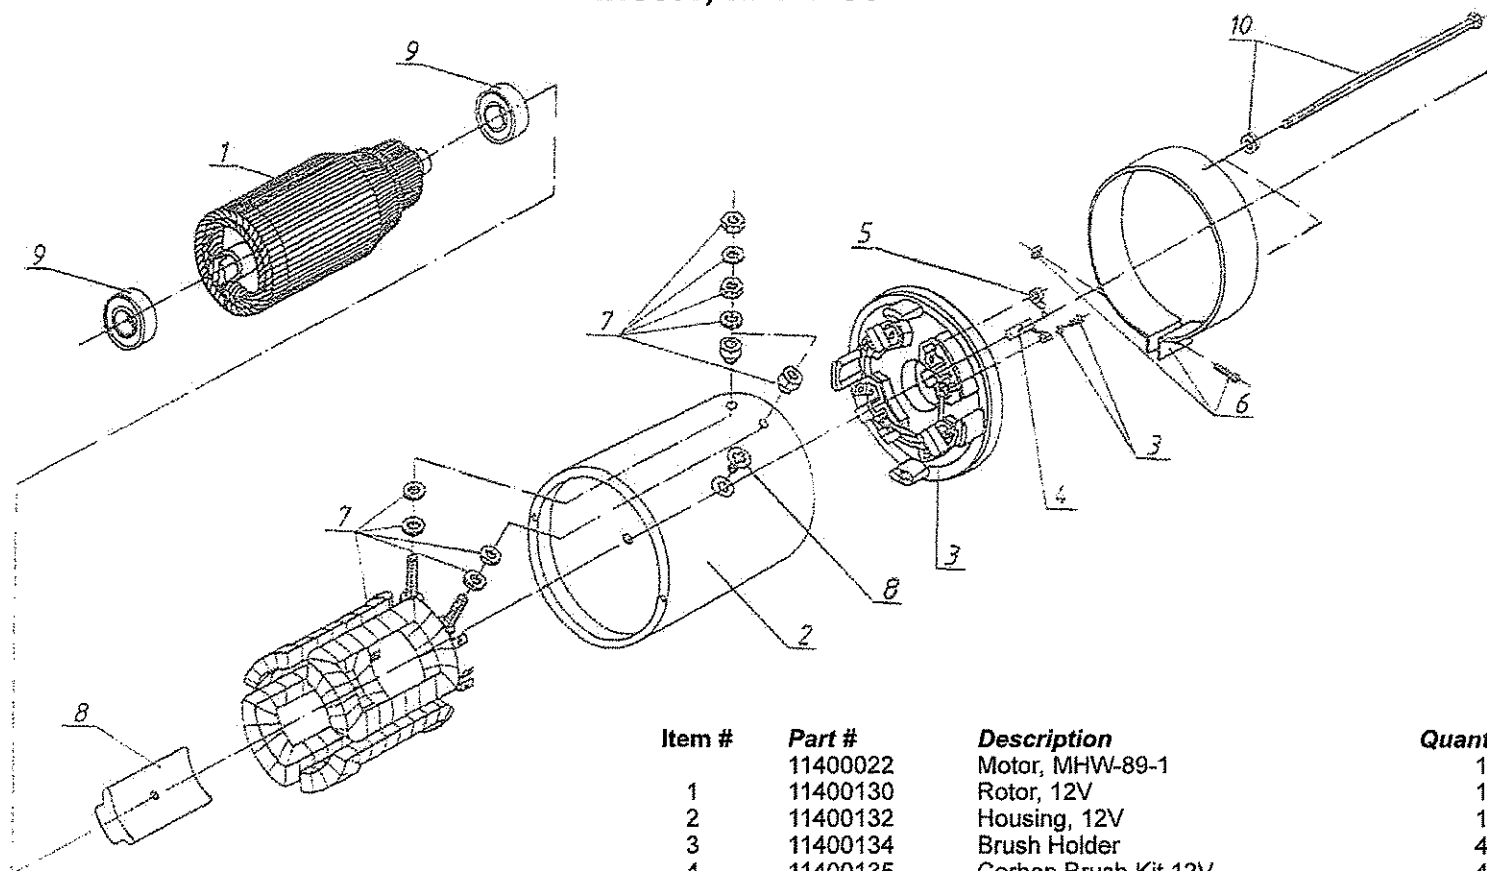

Motor, MHW-89-1

Item #	Part #	Description	Quantity
1	11400022	Motor, MHW-89-1	1
1	11400130	Rotor, 12V	1
2	11400132	Housing, 12V	1
3	11400134	Brush Holder	4
4	11400135	Carbon Brush Kit 12V	4
5	11400137	Spring	4
6	11400138	Cover, Barbon Brush	1
7	11400139	Stator Winding 12V	1
8	11400141	Bolt, Poleshoe	1
9	11400142	Roller Bearing	2
10	11400143	Mounting Screw	2