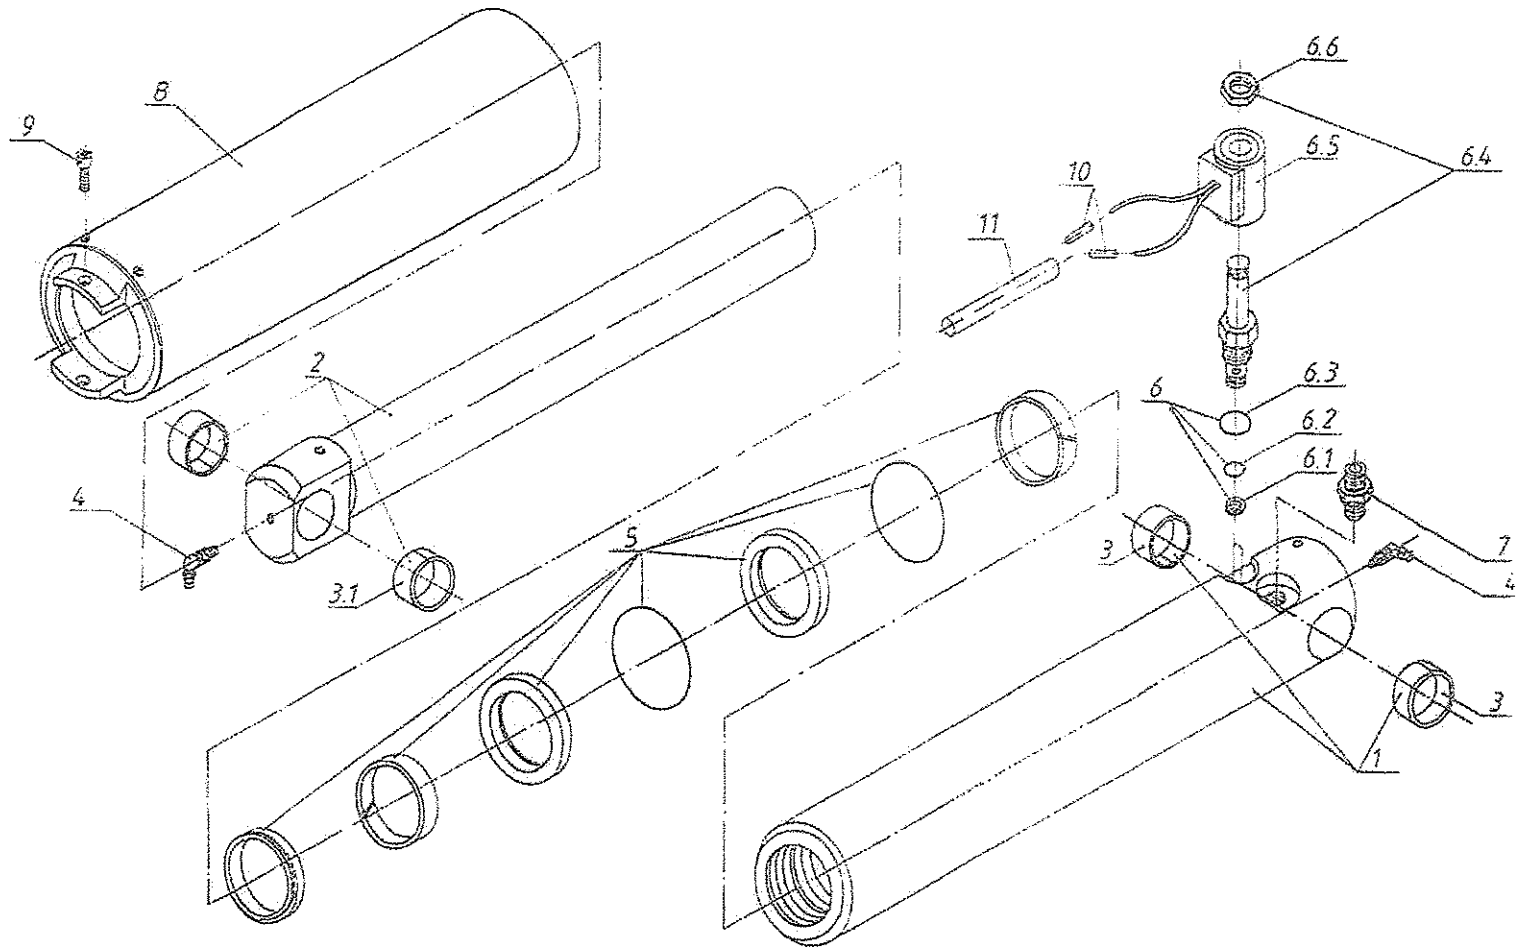

Lift Cylinder 50

Lift Cylinder 50

Item #	Part #	Description	Quantity
	12210020	Lift Cylinder, R/L 50mm *	1
1	12200044	Cylinder Tube, RZL 50mm	1
2	12200038	Piston Rod 50mm	1
3	11000105	Bushing, Rear	2
3.1	11000100	Bushing, Front	2
4	10000091	Grease Fitting 45 degree	2
5	11600104	Seal Kit, Complete	1
6	11600120	Seal Kit, Hose Burst Valve	1
6.1	11600271	Thrust Washer	1
6.2	11600152	O-Ring	1
6.3	11600157	O-Ring	1
6.4	11400064	Hose Burst Valve MHW-C-10	1
6.5	11400066	Solenoid, 12 V	1
6.6	<u>11800149</u>	<u>Nut, Solenoid</u>	1
7	10700000	Adapter, Hose, Male	1
8	12200093	Cover, Dust	1
9	11800037	Bolt, Locking Hex	2
10	11500090	Butt Connector	2
11	11500130	Shrink Tube	1

* Without Valve & Fittings