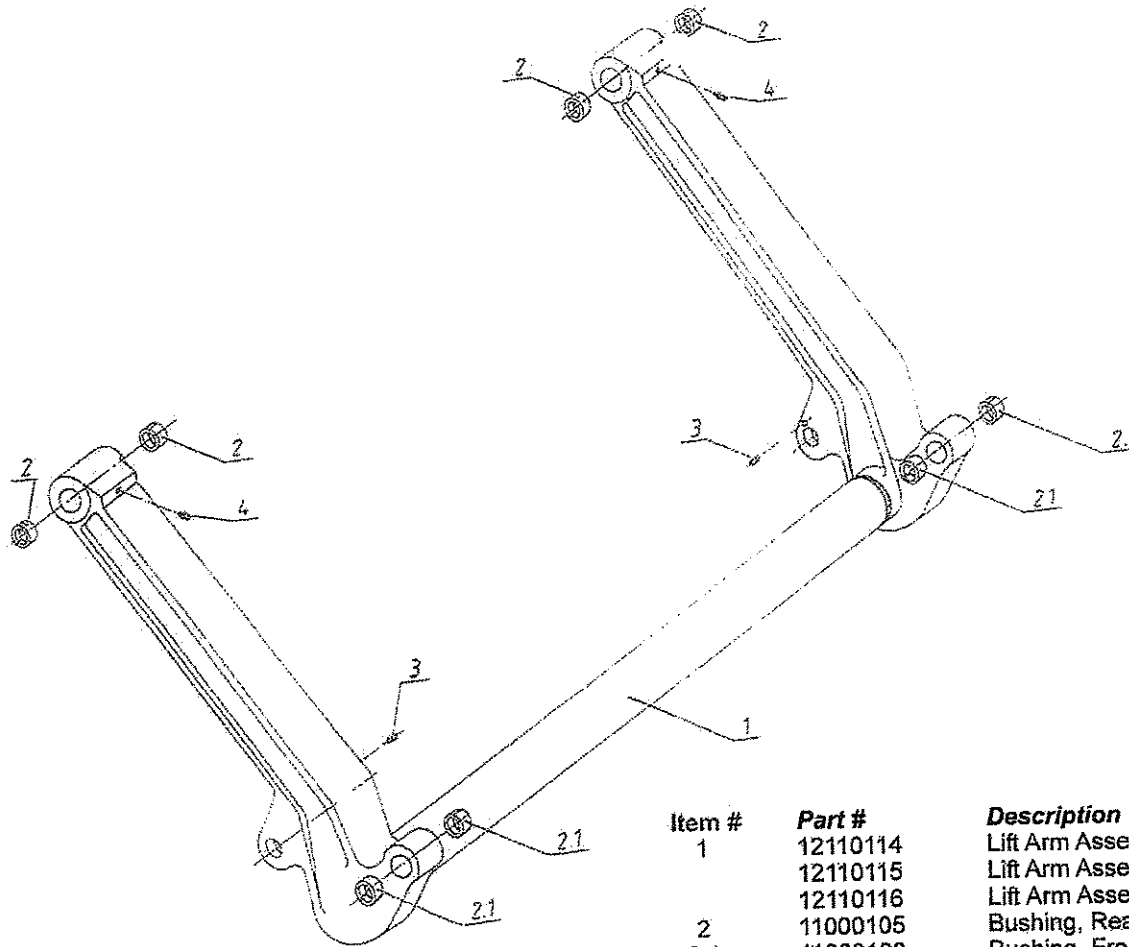

Lift Arms

Item #	Part #	Description	Quantity
1	12110114	Lift Arm Assembly (Short)	1
	12110115	Lift Arm Assembly (Middle)	1
	12110116	Lift Arm Assembly (Long)	1
2	11000105	Bushing, Rear	4
2.1	11000100	Bushing, Front	4
3	11800000	Bolt, M6	2
4	10000090	Greas Fitting	2