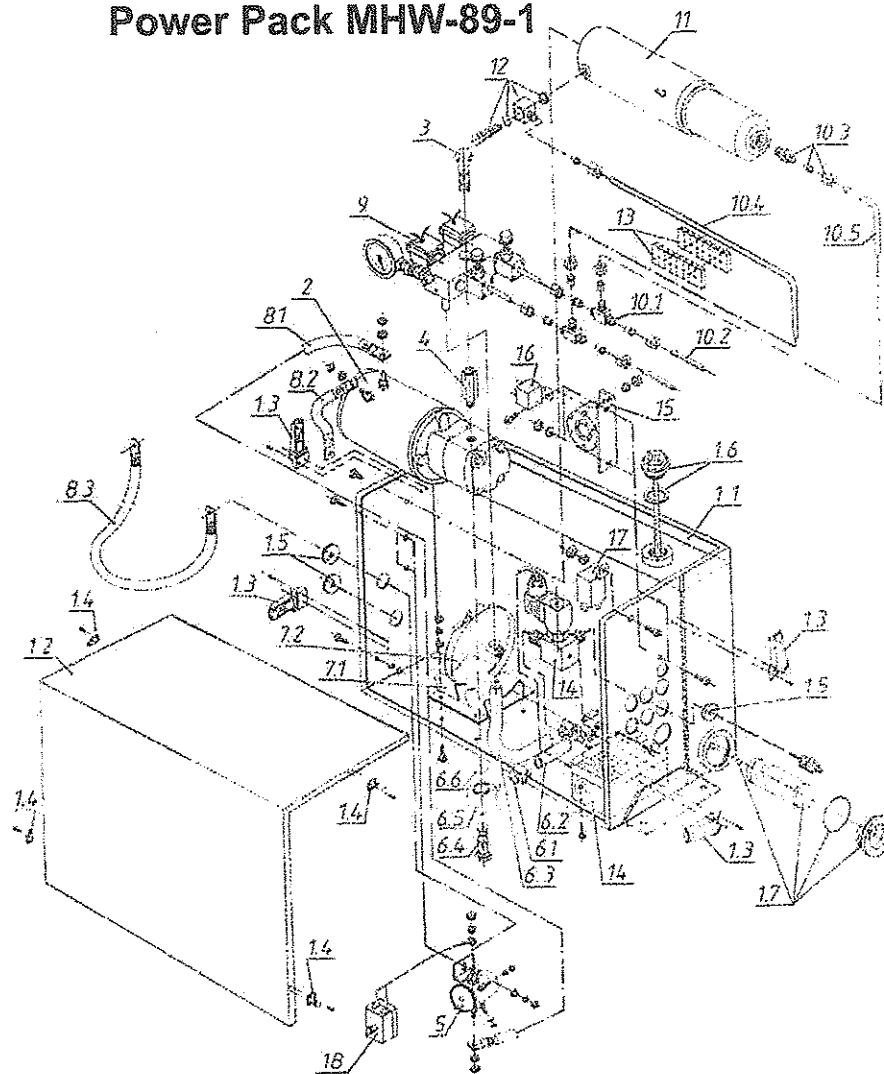

Power Pack MHW-89-1

Power Pack MHW-89-1

Item #	Part #	Description	Quantity
	11410060	Power Pack Assembly	1
1.1	11400011	Oil Reservoir	1
1.2	11400013	Cover, Power Pack	1
1.3	11400014	Lock, Power Pack Cover	4
1.4	11400015	Bracket, Power Pack Cover	4
1.5	11000112	Grommet, 12/26	9
1.6	11400018	Dipstick, Oil Reservoir	1
1.7	11400019	Filter w/cap	1
2	11400031	Motor, w/Pump 12V	1
	11400022	Motor, 12V	1
	11400026	Pump, 2,1cc	1
3	11400033	Shuttle Valve	1
4	11400035	Adapter, Shuttle Valve	1
5	11400036	Starter Switch, 12 Volt	1
6.1	11400038	Clamp, Suction tube	4
6.2	11400039	Suction Tube	1
6.3	11400040	Return Tube	1
6.4	11400042	Screw for Suction Tube	1
6.5	11400044	Suction Elbow w/O-Ring	1
6.6	11600158	O-Ring	1
7.1	11400046	Motor Base	1
7.2	11400048	Clamp, Motor	1
8.1	11400051	Cable, Motor (+)	1
8.2	11400052	Cable, Motor (-)	1
8.3	11400082	Cable, Motor (+) 7m	1
9	11410100	Valve Block, Complete 12V	1
10.1	10700004	Tee, Hydraulic Lines	2
10.2	10700035	Tubing, Hydraulic	2
10.3	10700000	Adapter, Male Stud	1
10.4	10700033	Tubing, Hydraulic	1
10.5	10700034	Tubing, Hydraulic	1
11	12410001	Automatic Leveling Device	1
12	10700003	Banjo Fitting	1
13	10500113	Terminal, Electrical	2
14	11400062	Safety Loading System	1
15	11400089	Alarm, SLS System	1
16	11500272	Relay, Main	1
17	11500273	Relay, Flashing Lights	1
18	11500114	Fuse Holder 25A & 8A	1