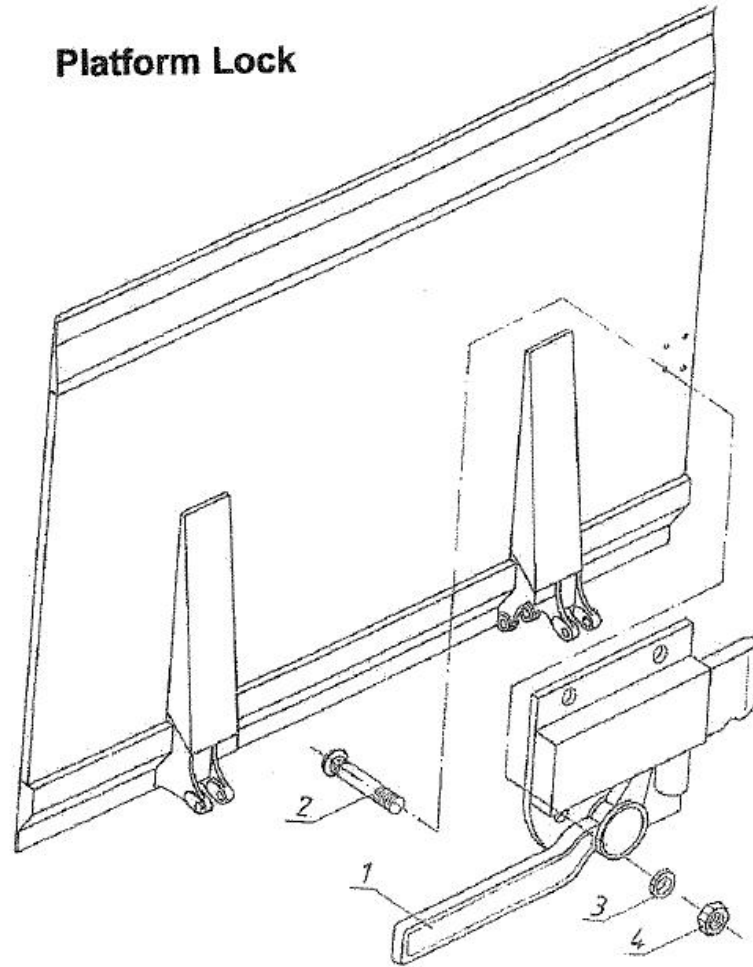

Platform Lock

Item#	Part#	Description	Quantity
1	11000185	Lock, Platform (R)	1
1	11000177	Lock, Platform (L)	1
2	11800070	Bolt, Mounting	4
3	11800121	Lock Washer	4
4	11800143	Nut, Mounting Bolt	4