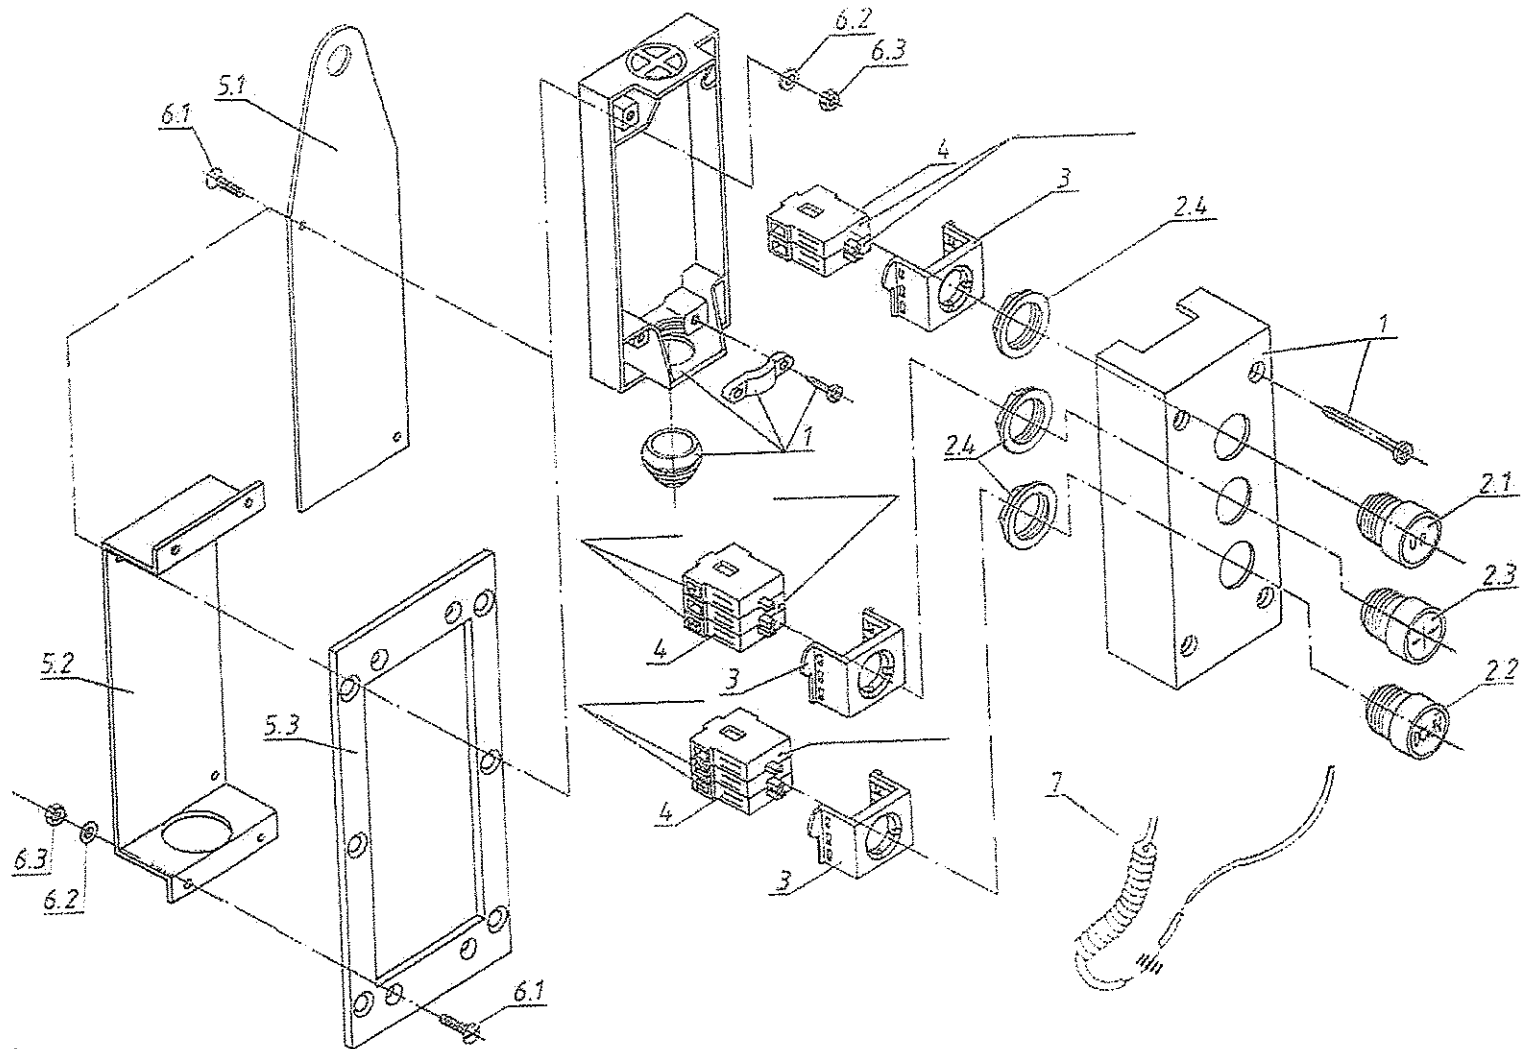

3-Button Remote

3-Button Remote

<i>Item #</i>	<i>Part #</i>	<i>Description</i>	<i>Quantity</i>
	11510036	3-Button control	1
1	11500241	Housing, 3-Button	1
2.1	11500242	Button, Push (Up)	1
	11500250	Label, Up	1
2.2	11500242	Button, Push (Down)	1
	11500251	Label, Down	1
2.3	11500242	Button, Push (Tilt)	1
	11500245	Label, Tilt	1
2.4	11500238	Nut, Push Button	3
3	11500246	Holder, Contact	2
4	11500249	Contact, 1 & 2	2
	11500247	Contact, 3 & 4	4
	11500248	Contact, 7 & 8	1
5.1	11500261	Hanger, 3-Button	1
5.2	11500263	Bracket, rear half	1
5.3	11500262	Bracket, front half	1
6.1	11800062	Screw, Mounting bracket	6
6.2	11800119	Lock Washer, mounting bracket	6
6.3	11800141	Nut, Mounting bracket	6
7	11500066	Spiral Cable	1