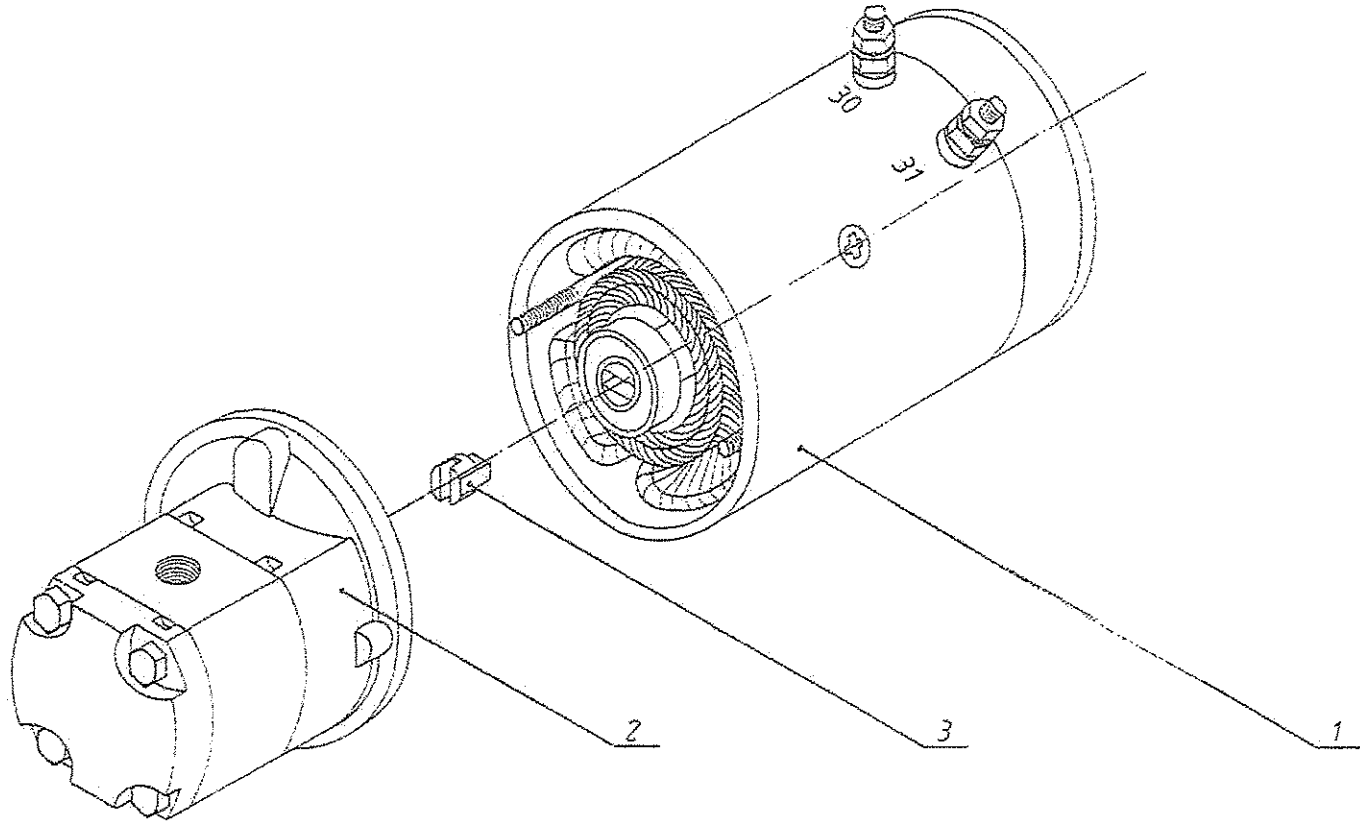

Motor & Pump

Item #	Part #	Description	Quantity
1	1140031	Motor & Pump Assy 12V	1
1	1140022	Motor 12 Volt MHW-89-1-1	1
2	1140026	Pump Assy	1
3	1140055	Adapter	1