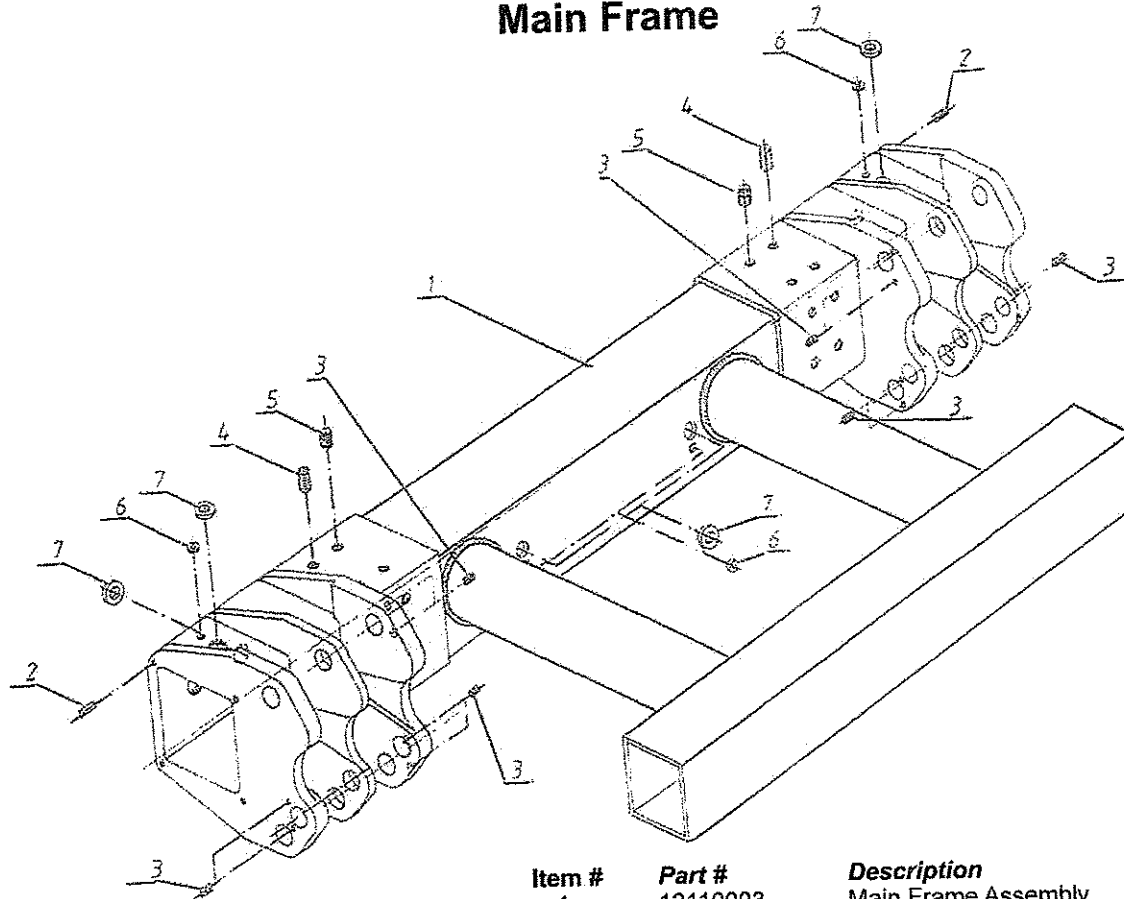

Tailgate Assembly

Item #	Part #	Description	Quantity
1.1	12110003	Main Frame Assembly	1
1.2	12900313	*** Bumper Bar, Left	1
1.3	12900312	*** Bumper Bar, Right	1
1.4	12100157	Mounting Bracket, Left	1
1.5	12100152	Mounting Bracket, Right	1
1.6	12000093	Plastic Cover, Bumper Bar	8
2	12110114	Lift Arm, Short	1
	12110115	Lift Arm, Middle	1
	12110116	Lift Arm, Long	1
3.1	12210021	Lift Cylinder, R/L 50mm	1
4.1	12210025	* Tilt Cylinder, L Short Arm	1
	12210027	* Tilt Cylinder, L Middle/Long Arm	1
4.2	12210024	* Tilt Cylinder, R Short Arm	1
	12210026	* Tilt Cylinder, R Middle/Long Arm	1
5		** Platform, Complete	1
6.1	12200017	Pin, Lift Arm Front	2
6.2	12200019	Pin, Tilt Cylinder Front	2
6.3	12200030	Pin, Lift Arm Rear	2
6.4	12200015	Pin, Lift Cylinder Front	2
6.5	12200031	Pin, Lift Cylinder Rear	2
6.6	12200032	Pin, Tilt Cylinder Rear	2
7	11410060	Power Pack 12 volt MHW-89-1	1
8.1	11510000	Master Control Box	1
8.2	11510035	3-Button Control Flush Mount	1
8.3	11510031	3-Button Hand Control w/Spiral Cable	1
9.1	12710022	Hydraulic Hose Assys „Complete“	1
9.2	11500176	Conduit, for Harness, Right	1
9.3	11500175	Conduit, for Harness, Left	1
9.4	11500174	Conduit for Power Pack	1

* Without Clevis, Valve & Fittings

** Call factory for pricing

*** Need AHT Serial Number

Main Frame

Item #	Part #	Description	Quantity
1	12110003	Main Frame Assembly	1
2	11800001	Heli-Coil M10	8
3	11800000	Heli-Coil M6	12
4	11800004	Heli-Coil M16	14
5	11800011	Plug, for extra holes	14
6	11000110	Rubber Sleeve 8/11	4
7	11000112	Rubber Sleeve 12/26	5