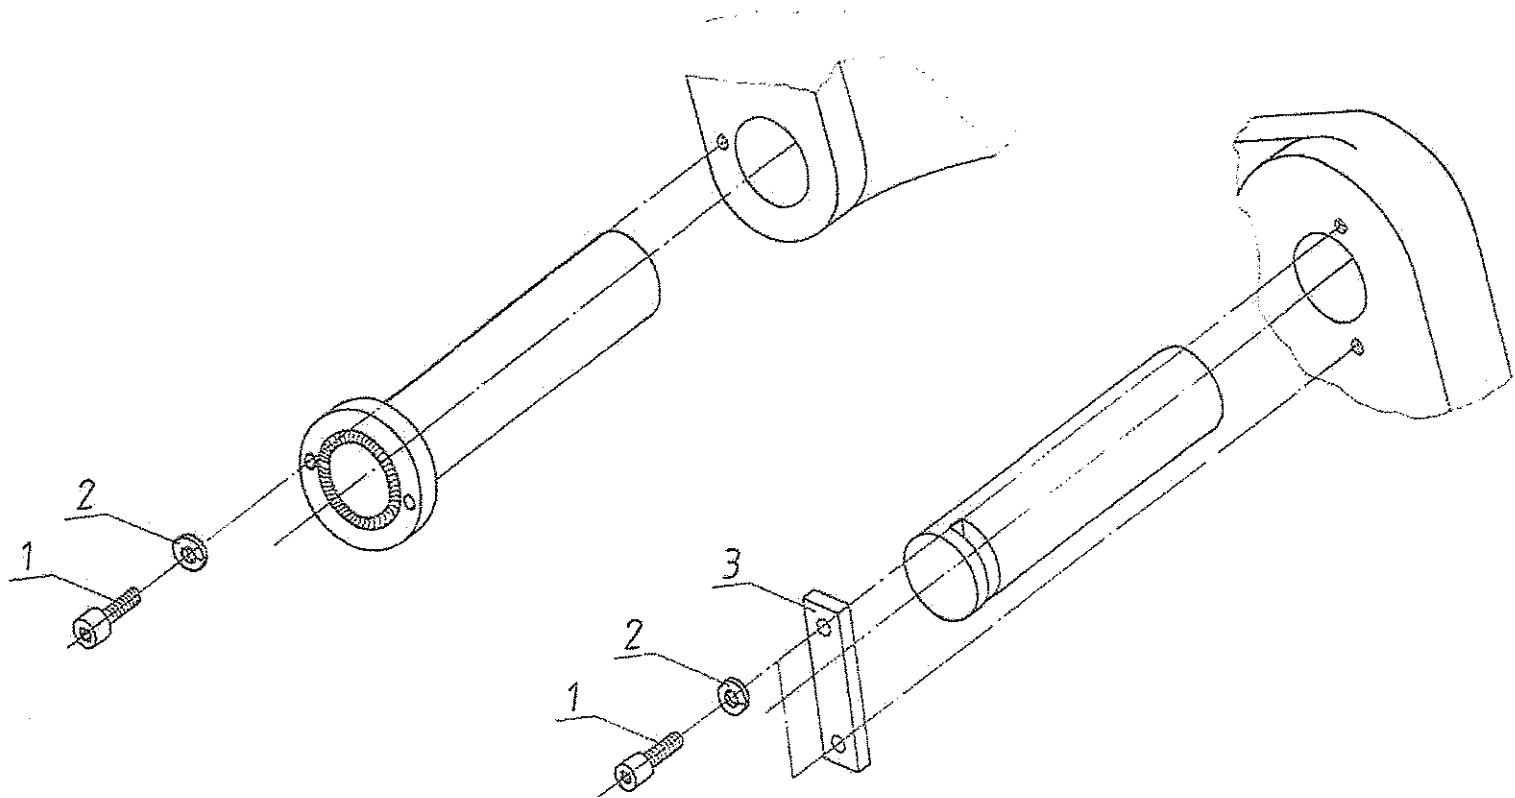

Mounting Pins

Item #	Part #	Description	Quantity
	12000058	Mounting Pins, Complete Set	1
1	11800040	Cap Screw M6	20
2	11800120	Lock Washer M6	20
3	12000052	Locking Bracket	8